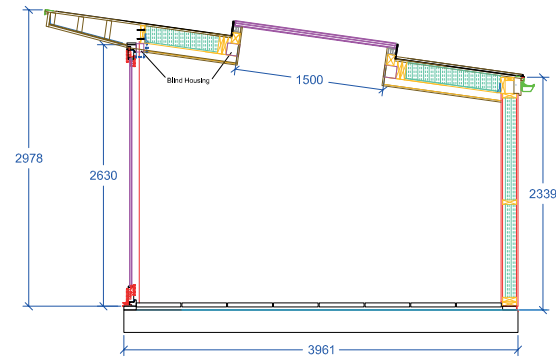

TECHNICAL INFORMATION

DIMENSIONS

Width: 8m
Depth: 4m
Height to front interior: 2.6m
Height to rear interior: 2.3m

BUILD & DETAIL

Doors: 5 door leaf bi-folds
Door Frame Mould: Square Edge
Gasket, spacers & sealant colour: Black
'Infinity' Glass Corner: by Cantifix
Flat skylights: Fixed and Electric sliding
Roofing material: Sarnafil

COLOURS

Bi-fold Doors: Graphite
Hardware: Stainless Steel Coastal range
Interior Walls: Blackened, by Farrow & Ball

EXTRAS

Blinds: by Grants Blinds
Flooring: Porcelain tiles
Lighting: by Xavio Design
Furniture & Accessories: The Chelsea Gardener

ADDRESS & CONTACT DETAILS

David Salisbury Showroom
The Chelsea Gardener
125 Sydney Street
London
SW3 6NR
Telephone: 01278 764444
Email: sales@davidsalisbury.com
davidsalisbury.com