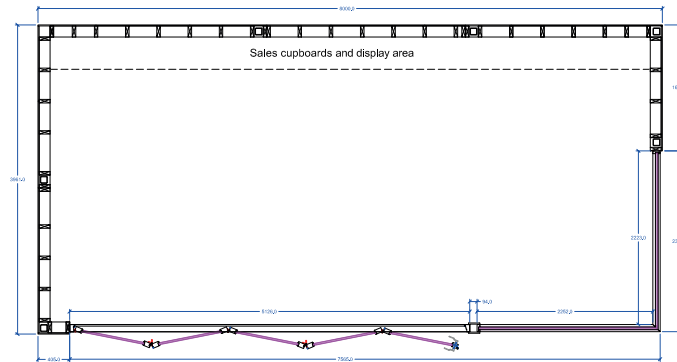

TECHNICAL INFORMATION

DIMENSIONS

Width: 8m
Depth: 4m
Height to front interior: 2.6m
Height to rear interior: 2.3m

BUILD & DETAIL

Doors: 5 door leaf bi-folds
Door Frame Mould: Square Edge
Gasket, spacers & sealant colour: Black
'Infinity' Glass Corner: by Cantifix
Flat skylights: Fixed and Electric sliding
Roofing material: Sarnafil

COLOURS

Bi-fold Doors: Graphite
Hardware: Stainless Steel Coastal range
Interior Walls: Blackened, by Farrow & Ball

EXTRAS

Blinds: by Grants Blinds
Flooring: Porcelain tiles
Lighting: by Xavio Design
Furniture & Accessories: The Chelsea Gardener

ADDRESS & CONTACT DETAILS

David Salisbury Showroom
The Chelsea Gardener
125 Sydney Street
London
SW3 6NR
Telephone: 01278 764444
Email: sales@davidsalisbury.com
davidsalisbury.com