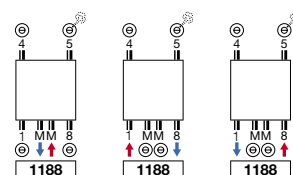

CONNECTIONS

Consult the Vasco colour range in the technical price list or via: www.vasco.eu.