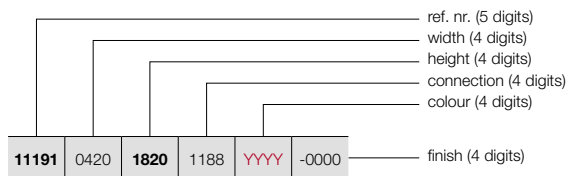

HOW TO ORDER NIVA BATH

Delivery time 15 - 30 working days
(transport duration not included)