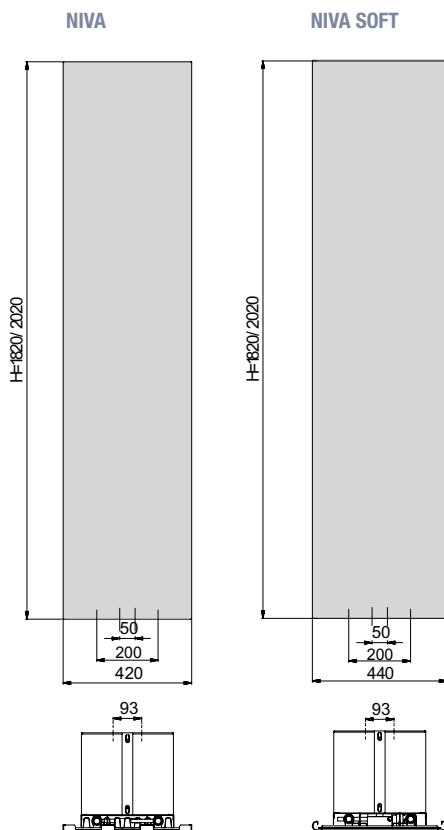

NIVA BATH

NIVA BATH ACCESSORY (coat rack and shelves) to be ordered separately in colour white or black.

PRODUCT GROUP: STEEL

REFERENCE CODE CUSTOM MADE NIVA AND NIVA SOFT	TECHNICAL DATA						STANDARD COLOUR	OTHER COLOURS						
	width (L mm)	height (H mm)	75/65/20 (Watt) (Ø50K)	55/45/20 (Watt) (Ø30K)	n-exp.	weight (kg)	water content (l)	short ref. nr. S600 stock	short ref. nr. M301 stock					
REF. NR. NIVA VERTICAL N1L1: 11191														
11191	0420	1820	1188	YYY	-0000	420	1820	934	486	1,28	27,35	3,70	11191-03	11191-05
11191	0420	2020	1188	YYY	-0000	420	2020	1023	532	1,28	30,20	4,00	11191-06	-
REF. NR. NIVA SOFT VERTICAL NS1L1: 11197														
11197	0440	1820	1188	YYY	-0000	440	1820	934	486	1,28	27,35	3,70	11197-07	-
11197	0440	2020	1188	YYY	-0000	440	2020	1023	532	1,28	30,20	4,00	11197-08	-

In conformity with EN442-1: 2014: radiators and convectors