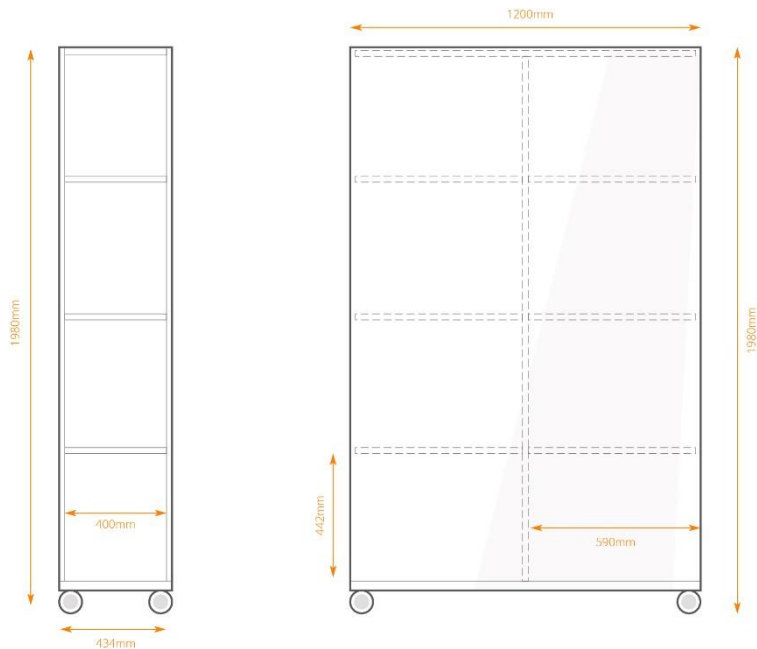

## Stor

The ThinkingWall Stor is a double sided frameless drywipe and magnetic receptive whiteboard combined with spacious storage and adjustable shelves.

- Double sided writing area
- Spacious built in storage area
- Adjustable shelves
- Magnetic dry wipe surface
- Sleek, frameless finish
- Mobile and easy to move

The whiteboard faces to both sides offer a large writing area ideal for individual or group work sessions. It uses the same high quality drywipe and magnetic receptive surface as features in the rest of the ThinkingWall product range.

The addition of built in shelving makes the ThinkingWall Stor an ideal multi-functional all in one piece of furniture for a wide range of environments

The integrated storage reduces the need for additional furniture or shelving units to provide an all in one unit. Each end of the ThinkingWall Stor features 4 spacious storage areas with 2 adjustable shelves to vary the height depending on what is being stored.

#### Product Details:

- Height: 1980mm
- Width: 1200mm
- Depth: 434mm