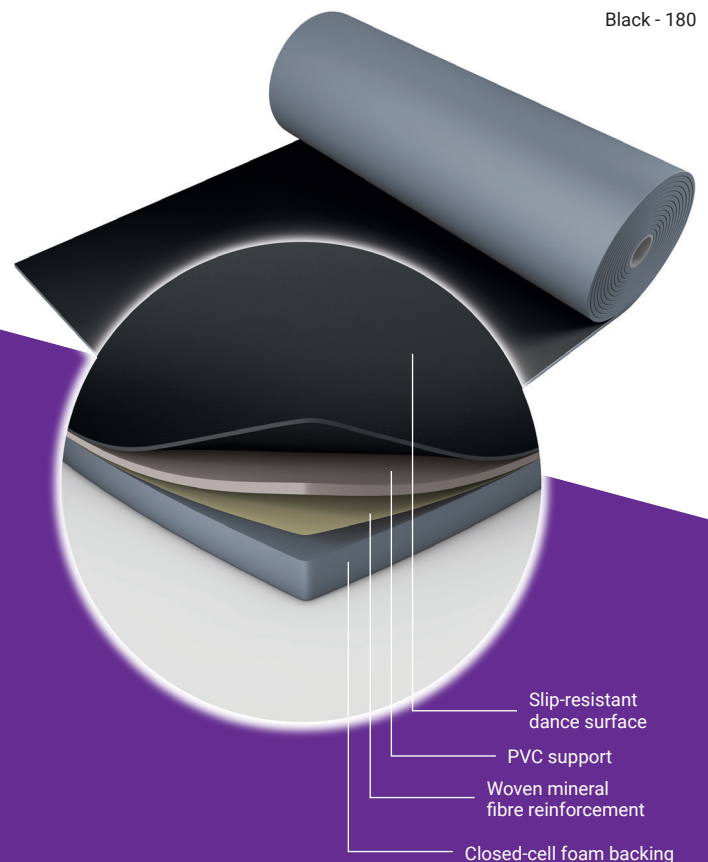

Harlequin Allegro™

Harlequin Allegro is the thickest roll-out dance floor available worldwide and provides great protection for dancers due to its point-elasticity and slip-resistant dance surface.

Harlequin Allegro is ideal for contemporary, modern, hip hop, jazz and street dance, as well as aerobics and zumba, as it can help to reduce performer fatigue and impact injuries.

Harlequin Allegro is a substantial heavy-duty floor. It's specified for permanent installation within dance institutions, dance studios, schools and gymnasiums, although it can also be utilised as a loose-lay option.

Specification guide

Permanent or Portable	Both
Roll width	1.5m
Roll length	10m, 15m, 18m, 20m, 25m
Colours	Black, Grey
Thickness	8.5mm
Weight	6kg/m²
Fire rating	Cfl-s1 (EN 13501-1)
Health and Safety	REACH compliant

Black - 180

If you would like further information, advice and samples please contact us on +44(0) 1892 514 888 or enquiries@harlequinfloors.com

HARLEQUIN
www.harlequinfloors.com