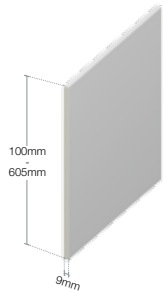

Utility board