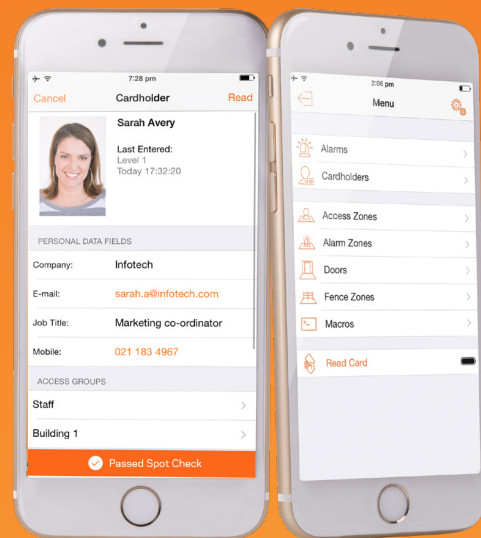

Command Centre Mobile Site Security App

The Gallagher Command Centre Mobile App enables you to extend your security and access control directly to where you need it.

Secure Mobile Control

Downloadable from the Apple App and Google Play stores, this software provides you with the ability to manage your security from your mobile device. The Mobile App interfaces directly with Gallagher Command Centre, and allows you to:

- View and process alarms
- Monitor and override the status of doors and zones
- Lockdown zones quickly
- Trigger macros to perform custom functions
- Log mobile actions and events in Command Centre
- Disable a cardholder's access
- QR and Barcode scanning for quick identification
- Receive notifications from Command Centre (Android devices must have the Google Play App installed)

Available for Android 5.0 or higher, and iOS 9.0 or higher

Command Centre Mobile App 2A8559

Mobile Scanning

Used with Command Centre Mobile, the Mobile Reader allows you to extend the range of your card reading capabilities, allowing a secure interface with Command Centre anywhere on site.

Mobile Access Feature 2A8561

- Move cardholders into access zones (Requires Mobile Reader and Command Centre App)
- The cardholder's access privileges are authenticated via Command Centre to ensure accurate access decisions.
- **Available for iOS 9.0+ Phones only**