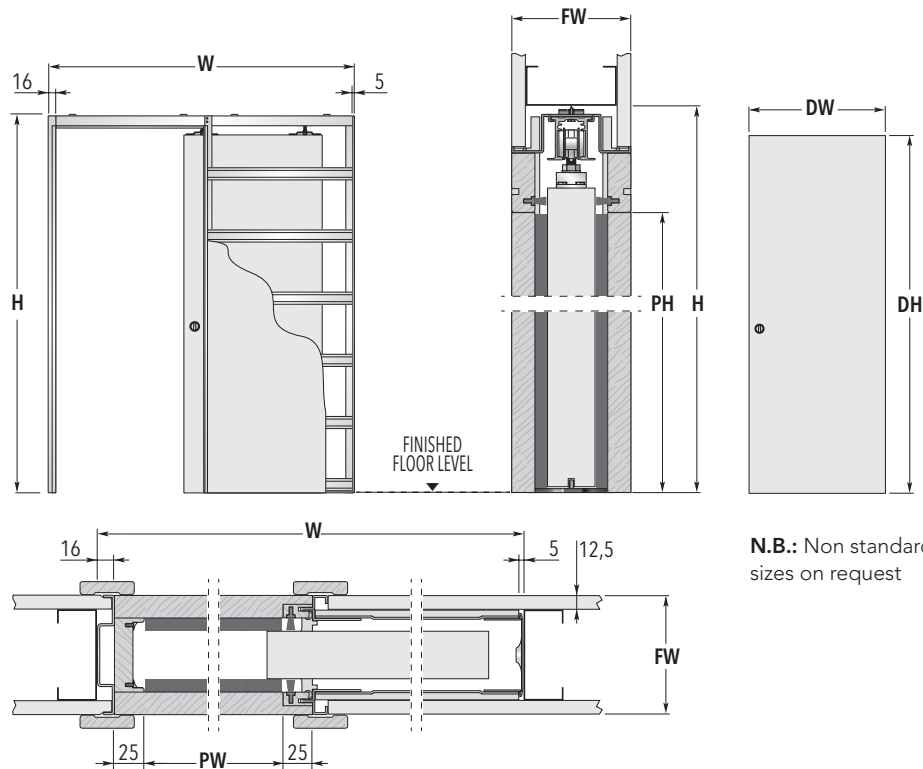

CLASSIC SINGLE

SINGLE POCKET DOORS SYSTEM

N.B.: Non standard sizes on request

FRAMES FOR SINGLE DOORS			DOOR PANEL UK	
MAX. PASSAGE SIZE PW x PH	OVERALL DIMENSION W x H	FINISHED WALL FW	DW	DH
600 x 2030	1288 x 2115	100 or 125	626	2040
700 x 2030	1488 x 2115	100 or 125	726	2040
800 x 2030	1688 x 2115	100 or 125	826	2040
900 x 2030	1888 x 2115	100 or 125	926	2040
1000 x 2030	2088 x 2115	100 or 125	1026	2040
585 x 1971	1273 x 2056	100 or 125	2ft. 0in. x 6ft. 6in. (610 x 1981 mm)	
661 x 1971	1449 x 2056	100 or 125	2ft. 3in. x 6ft. 6in. (686 x 1981 mm)	
737 x 1971	1625 x 2056	100 or 125	2ft. 6in. x 6ft. 6in. (762 x 1981 mm)	
813 x 1971	1701 x 2056	100 or 125	2ft. 9in. x 6ft. 6in. (838 x 1981 mm)	
900 x 1971	1888 x 2056	100 or 125	3ft. 0in. x 6ft. 6in. (914 x 1981 mm)	
675 x 1971	1463 x 2056	100 or 125	2ft. 4in. x 6ft. 6in. (711 x 1981 mm)	
775 x 2020	1663 x 2105	100 or 125	2ft. 8in. x 6ft. 8in. (813 x 2032 mm)	
850 x 2020	1838 x 2105	100 or 125	2ft. 10in. x 6ft. 8in. (864 x 2032 mm)	

Dimensions are given in mm

NOTES

- ▶ Suitable for use with 35 or 44 mm thick doors.
- ▶ Max. door weight 100 kg (150 kg on request).
- ▶ When fitting flush pull handles we recommend the stop be regulated so the door protrudes from the pocket to avoid risk to fingers.
- ▶ Should the door be set to enter the pocket completely we do not accept any liability.
- ▶ Includes complete timber lining kit for a professional finish.
- ▶ Doors, plasterboard and final architrave not supplied.
- ▶ Non standard sizes on request - passage size 2000mm(W) x 2900mm(H); door panel size 2026mm(W) x 2910mm (H)
- ▶ Install at finished floor level.
- ▶ Self-centering floor guide with anti-warp profile.