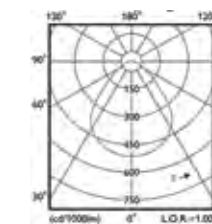

## Polar Intensity Diagram (For further Photometric data please contact our technical department)

DayZone BBS560 1xLED-HB/NW-4000 AC-MLO

DayZone BBS565 1xLED-HB/NW-4000 AC-MLO

DayZone BBS560 1xLED-HB/NW-4000 PC-MLO