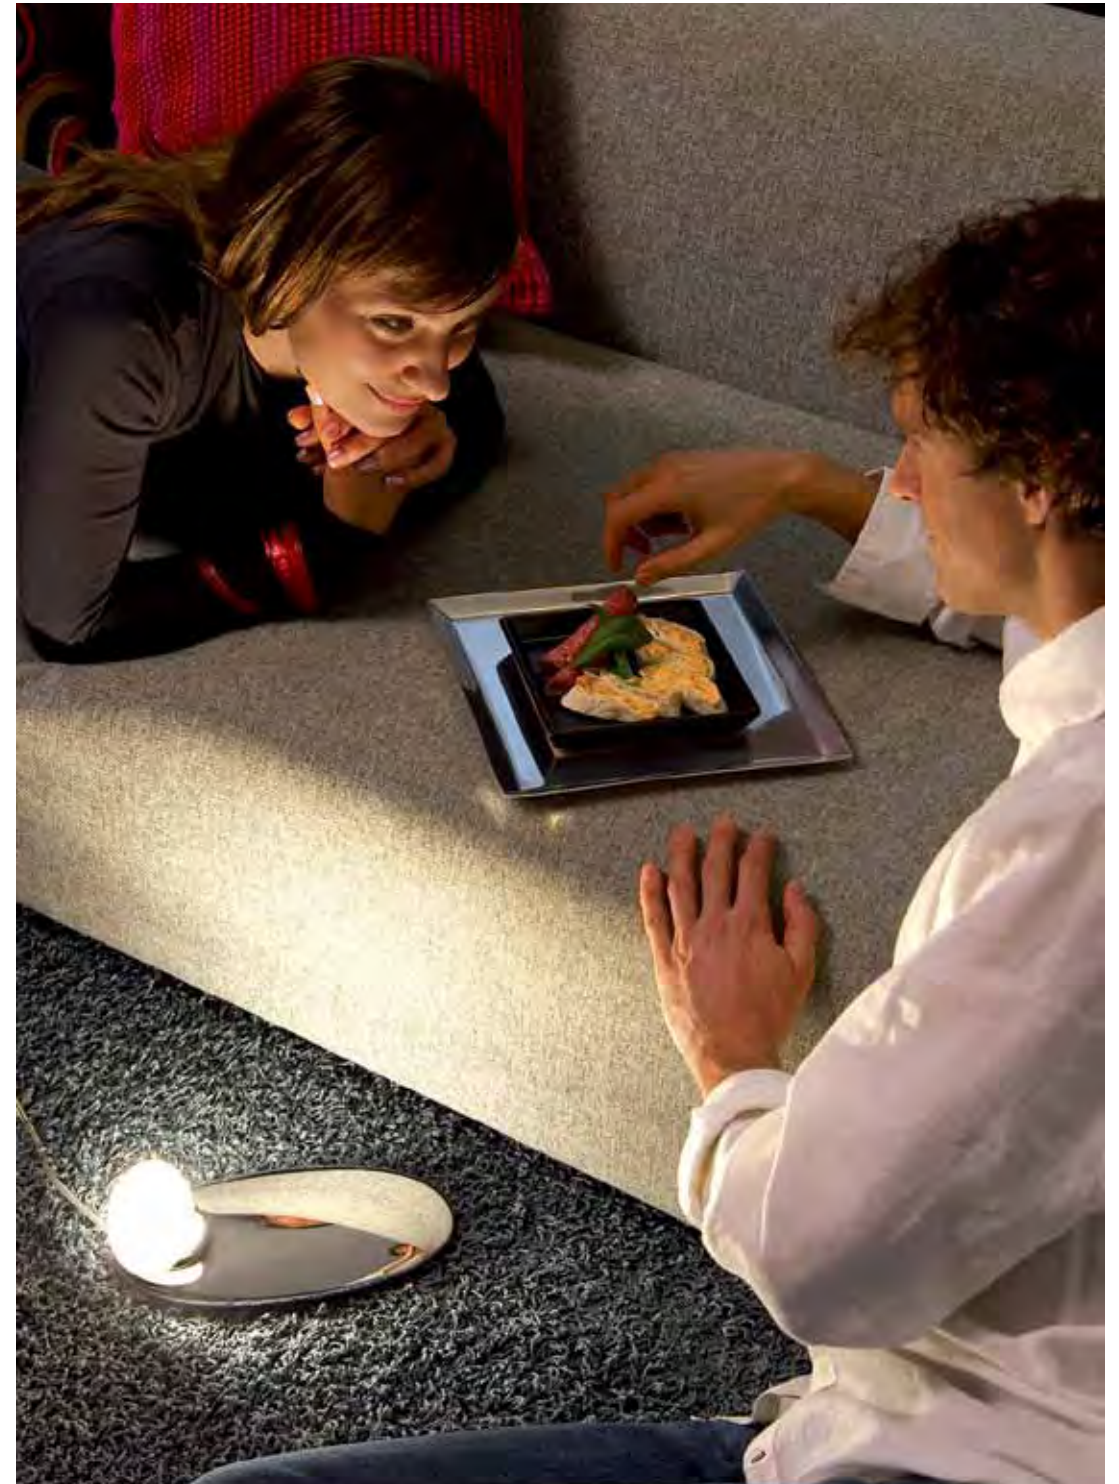

## Ledino Indoor

- \_ The world's first complete range of indoor lighting using advanced LED technology
- \_ Pure light that feels gentle and welcoming
- \_ Stylish and contemporary you'll want to make it the centre piece of your interior
- \_ Energy efficient and long lasting for up to 20 years