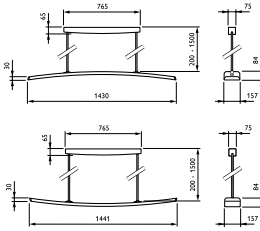

DayWave

Standard features

Light colour

Dynamic: 3000-5500 K (3000-5000)
Mono-colour:
Warm-white, 3000 K (3000)
Neutral-white, 4000 K (4000), on request
Indirect blue light (BLL)
Note: indirect blue light only used when all white light is switched off

Lighting distribution

White: direct ca 80% / indirect 20%

Driver current

0 - 400 mA (dimmable)

Mains voltage

100-240 V
50-60Hz

Power consumption

Static : 140 W Dynamic : 130 - 145W

Ballast (integrated)

Electronic, 100 - 240V / 50 - 60 Hz

Driver

DALI protocol (interface integrated)

Optic

Micro-lense-optic (MLO)

Controls

DALI protocol

Material

Housing: extruded anodised aluminium, finishing brushed (BRU) and polished chrome on request
End-caps and suspension tubes: extruded anodised aluminium with polished front end (BRU)
Cover: acrylic (AC-MLO) or polycarbonate (PC-MLO), micro-lense-optic
Ceiling unit: aluminium

Colour

Aluminium brushed and polished chrome on request

Installation

Suspended: individual or in line; suspended mounting with a set of two suspension tubes 150cm per luminaire (can be sawn to right length on site)

Lifetime

50,000 hours, 70% lumen maintenance at Ta = 25°C

Main applications

Office, hospitality, reception desks

Classification code

Product Selection

BPS800 Pendant Dynamic colors warm/cool white

Light Colour	Curve	Material	Weight (kg)	Housing	Order Code
○ 3000-5500	Down	AC-MLO	10.5	Brushed Alumn.	24130900
○ 3000-5500	Down	AC-MLO	10.5	Brushed Alumn.	24132300
○ 3000-5500	Up	PC-MLO	10.5	Brushed Alumn.	24135400
○ 3000-5500	Up	PC-MLO	10.5	Brushed Alumn.	24138500

BPS800 Pendant Static colour 3000K

Light Colour	Curve	Material	Weight (kg)	Housing	Order Code
● Warm white (3000K)	Down	AC-MLO	10.5	Brushed Alumn.	24141500
● Warm white (3000K)	Down	AC-MLO	10.5	Brushed Alumn.	24144600
● Warm white (3000K)	Up	PC-MLO	10.5	Brushed Alumn.	24147700
● Warm white (3000K)	Up	PC-MLO	10.5	Brushed Alumn.	24150700

Please contact Philips representative for systems advice