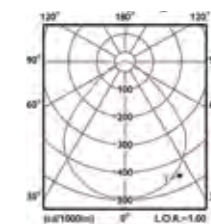

## Polar Intensity Diagram (For further Photometric data please contact our technical department)

DayZone BBS560 1xLED-HB/NW-4000 AC-MLO

DayZone BBS565 1xLED-HB/NW-4000 AC-MLO

DayZone BBS560 1xLED-HB/NW-4000 PC-MLO