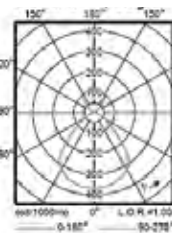

Polar Intensity Diagram (For further Photometric data please contact our technical department)

Daywave bps800
4000K PC-MLO
Lamp: 1 x dynamic
Luminaire Lumens: 1 x 3800 lm

Light output ratio: 1.00
Service upward: 0.22
Service downward: 0.78

Daywave bps800
5500k PC- MLO
Lamp: 1 x dynamic
Luminaire Lumens: 1 x 3800 lm