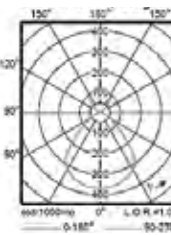

Light output ratio: 1.00
Service upward: 0.22
Service downward: 0.78

Daywave bps800
3000k PC-MLO
Lamp: 1x dynamic
Luminaire Lumens: 1 x 3800 lm