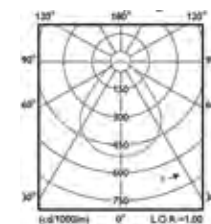

DayZone BBS565 1xLED-HB/NW-4000 PC-MLO