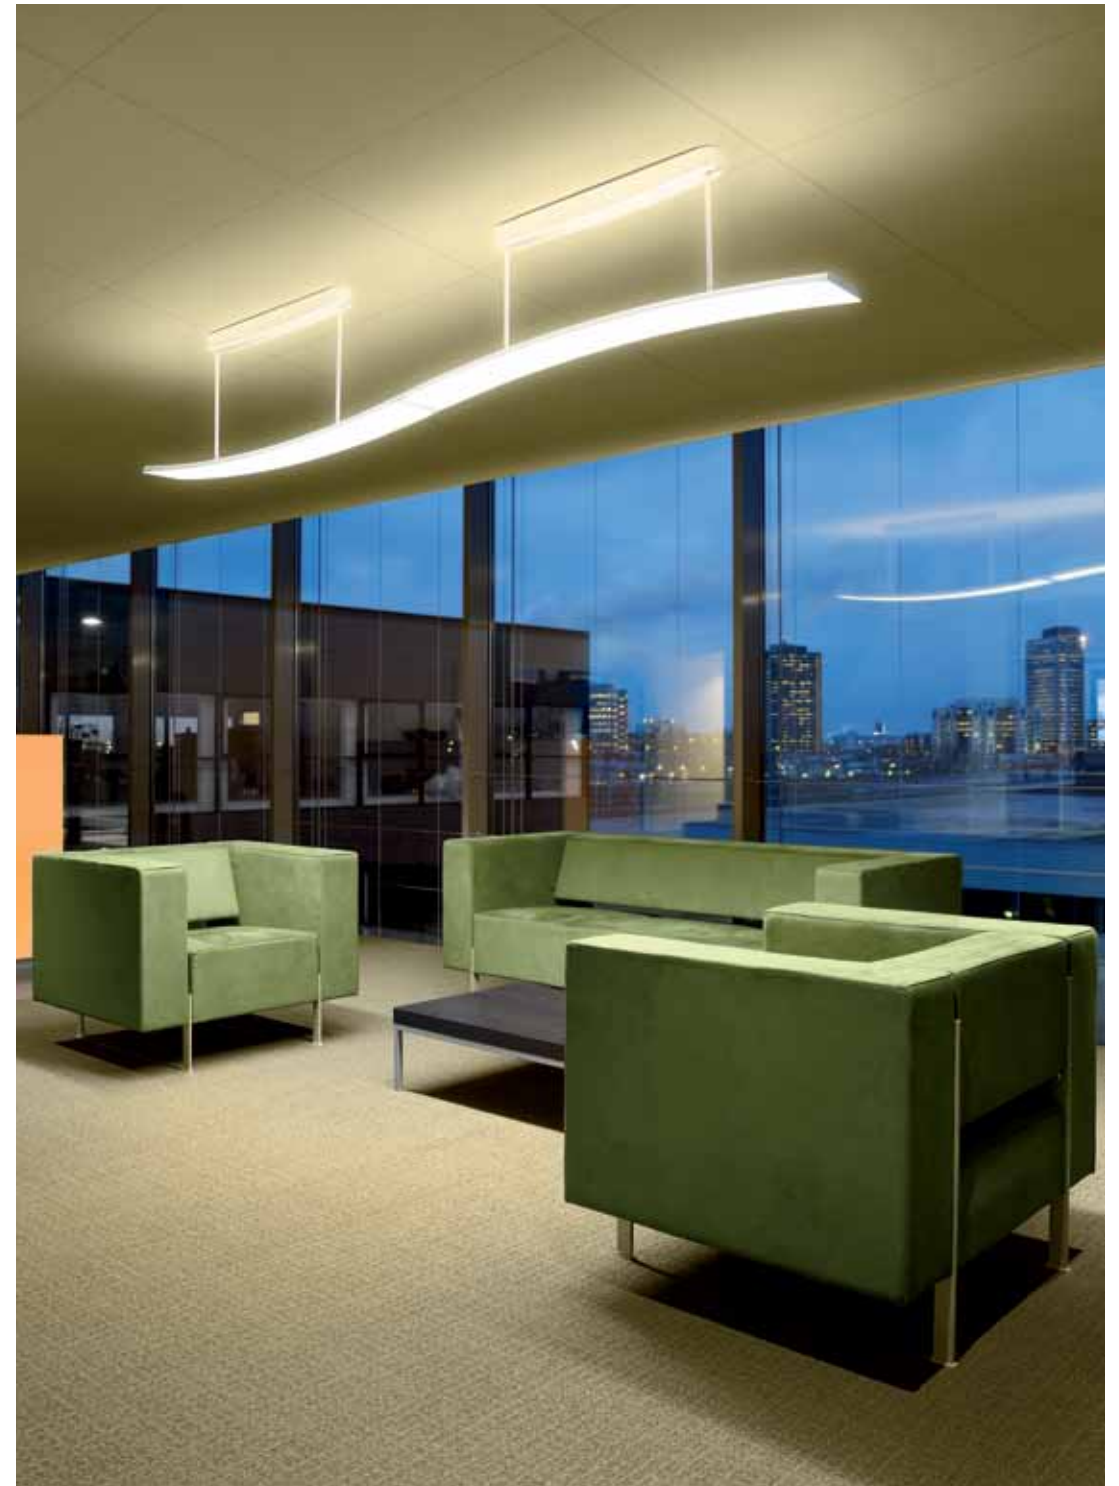

DayWave

- _The essence of total LED form freedom
- _A beautiful sleek design suitable for continuous suspended mounting
- _Delivering uniform lighting for high visual comfort
- _Available in dynamic colour temperature changing version
- _Optional curve up and curve down design