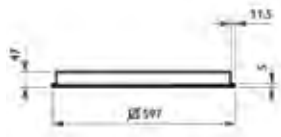

DayZone

Standard features