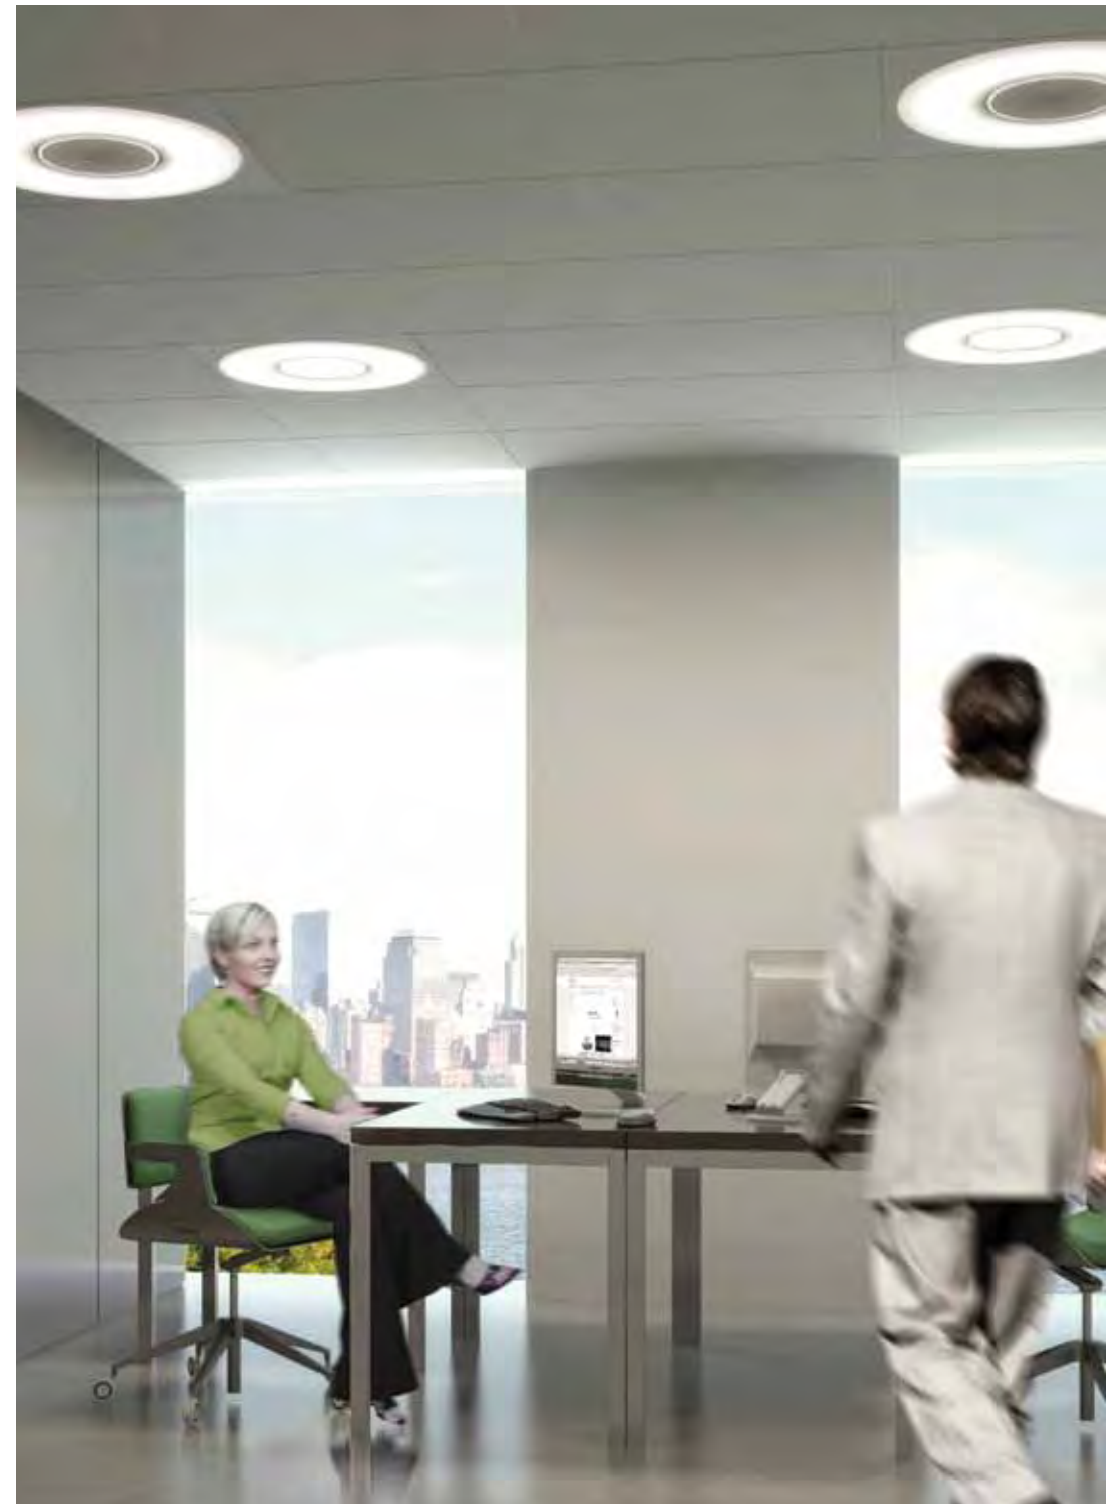

DayZone

NEW PRODUCT

- _Indoor recessed LED downlight
- _Suitable for general lighting applications in office or similar environments
- _Fresh, appealing design, without compromise on visual comfort
- _Helps meet sustainability criteria
- _Full dimming capabilities
- _Glare control and colour consistency designed to comply with current and future office regulations
- _Energy efficiency comparable with, and even better than, traditional fluorescent systems